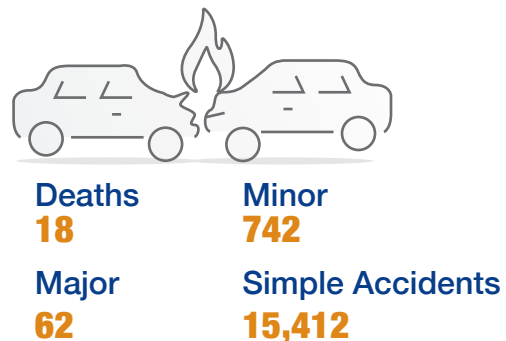

Traffic Accidents Cases